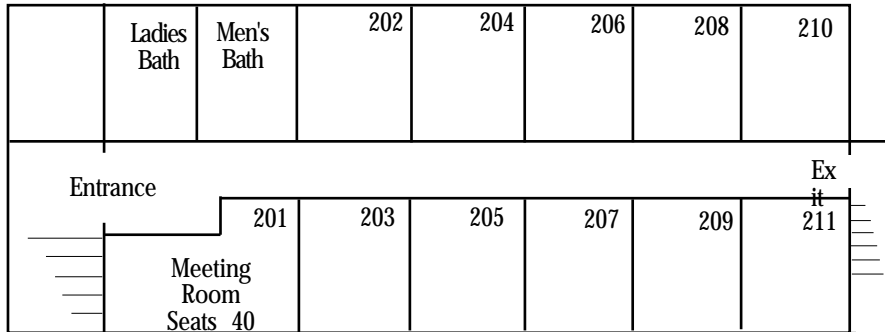

Mekeel Lodge Accomodations-2nd Floor

Floor Plan & Housing List

2nd Floor

Each room has 4 bunk beds (total 8 beds).

202

203

204

205

206

207

208

209

210

211
